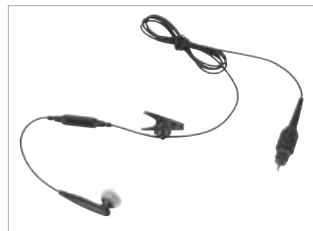

PMLN5728
Mag One swivel earpiece with short cord for shoulder-worn radio, black.

PMLN5732*
Mag One lightweight earset with boom microphone and in-line push-to-talk.

PMLN5733*
Mag One Earbud with in-line microphone and push-to-talk button.

* Supports Full Duplex private call and Telephone Interconnect

INTEGRATED BLUETOOTH®

Bluetooth audio is embedded in the radio enabling connectivity with a variety of wireless accessories. Our exclusive Operations Critical Wireless accessories handle loud environments, while an optional wireless push-to-talk (PTT) seamlessly links to any accessory. Just put the PTT in a pocket or on a lapel and connect instantly.

BLUETOOTH OPERATIONAL CRITICAL WIRELESS

**WITH INTEGRATED BLUETOOTH®
 YOU CAN SEAMLESSLY CONNECT TO
 A RANGE OF OPERATIONS CRITICAL
 WIRELESS ACCESSORIES.**

NTN2572
 Operations critical wireless earpiece with 12" cable, requires NNTN8191 Operations Critical Wireless push-to-talk pod.

NNTN8295
 Earbud with 45 inch cable, requires NNTN8191 Operations Critical Wireless push-to-talk pod.

NNTN8294
 Earbud with 11.5 inch cable, requires NNTN8191 Operations Critical Wireless push-to-talk pod